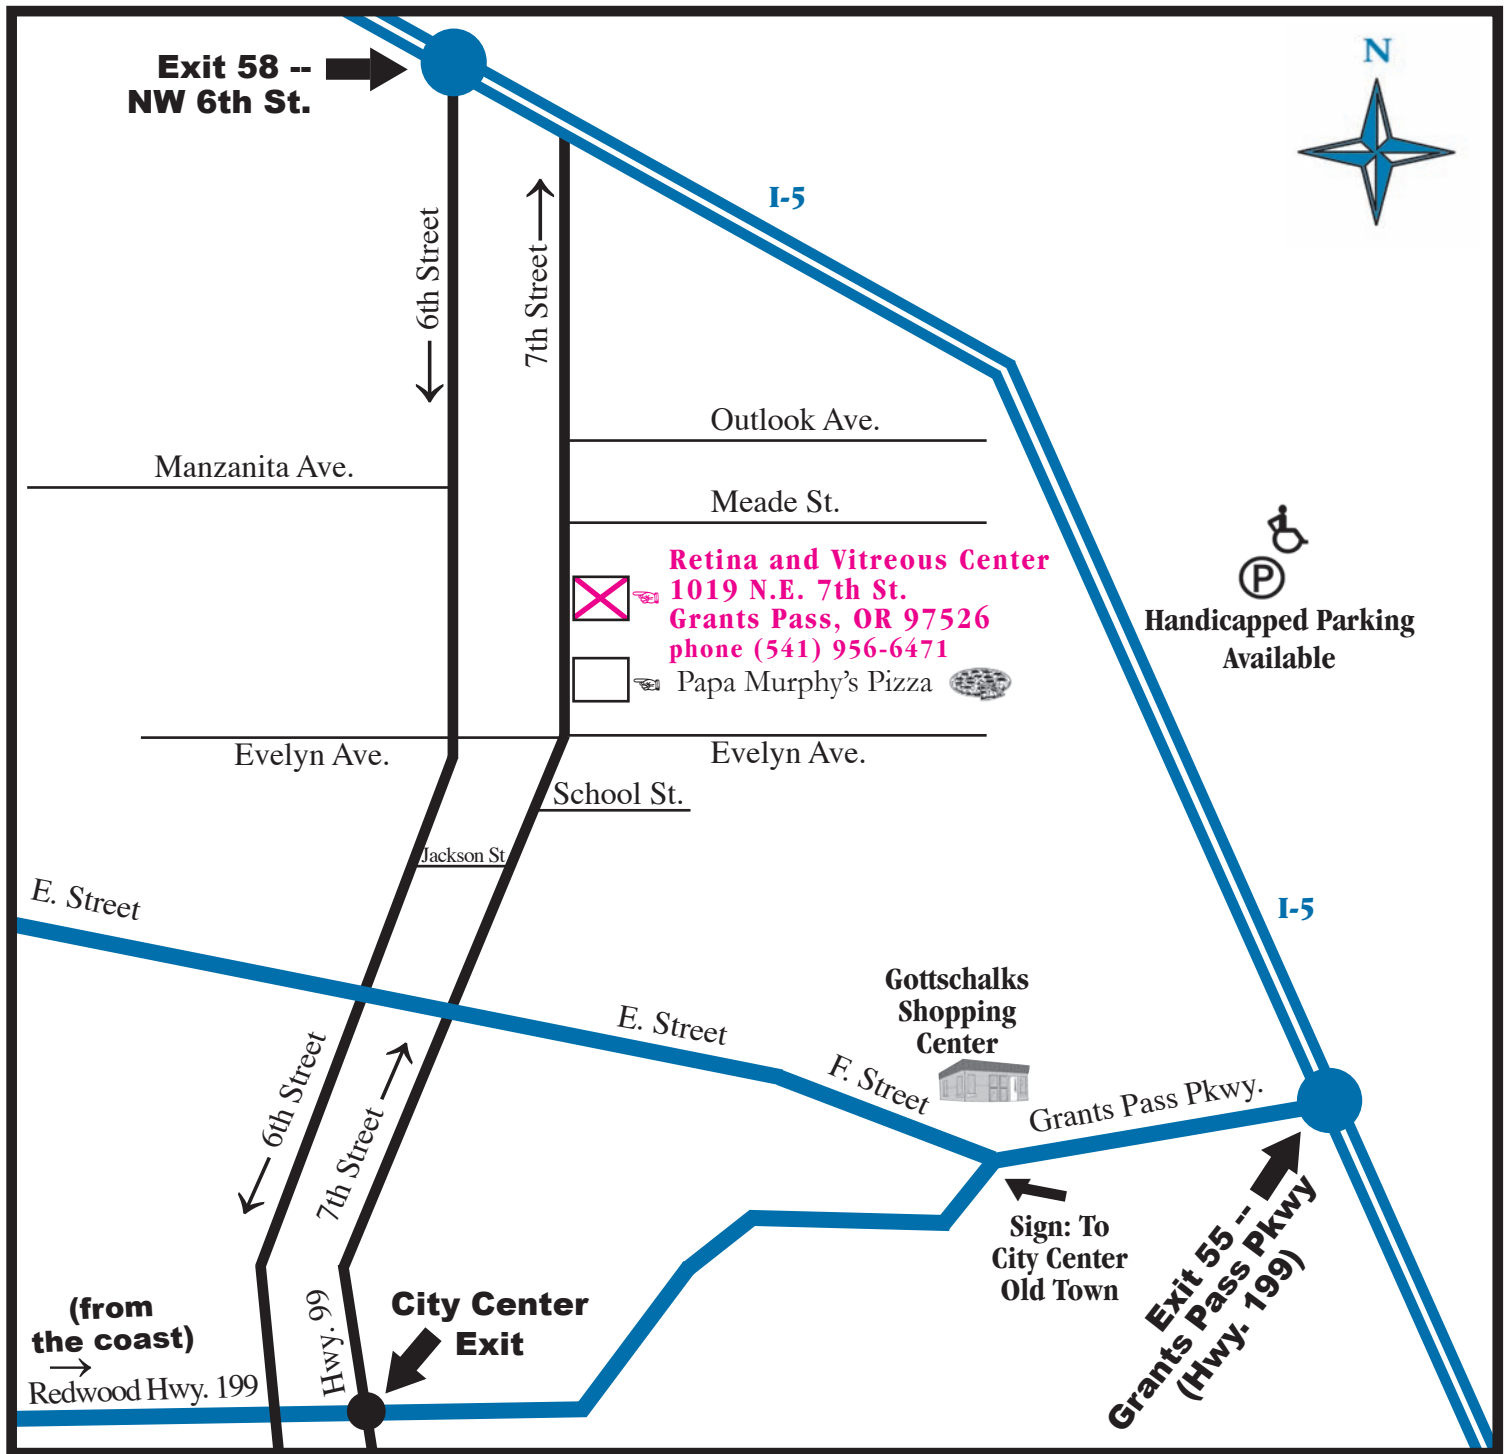

MAP AND DIRECTIONS TO GRANTS PASS OFFICE

Directions:

From I-5 Freeway, *south exit* take the Grants Pass Pkwy (Hwy. 199) exit. Continue on Grants Pass Pkwy. Turn right on NE F St. near Gottschalks shopping center (Sign says: To City Center Old Town), after which it becomes NE E Street. Turn right on NE 7th St. at the car dealership. Proceed approx. 7 blocks to the Retina and Vitreous Center on the right next to Papa Murphy's Pizza.

From I-5 Freeway, *north exit* take the NW 6th St. exit. Continue on NW 6th St. Turn left on NE Evelyn Ave. Turn left on NE 7th St. and immediately get into the right lane. The Retina and Vitreous Center is on the right next to Papa Murphy's Pizza.

From the coast, on the Redwood Hwy. 199 heading east, take the City Center Exit. Continue on Hwy. 99 and it becomes 7th Street. Proceed on 7th Street for approx. 1 1/2 miles. The Retina and Vitreous Center is on the right next to Papa Murphy's Pizza.

Parking is available in the building parking lot.