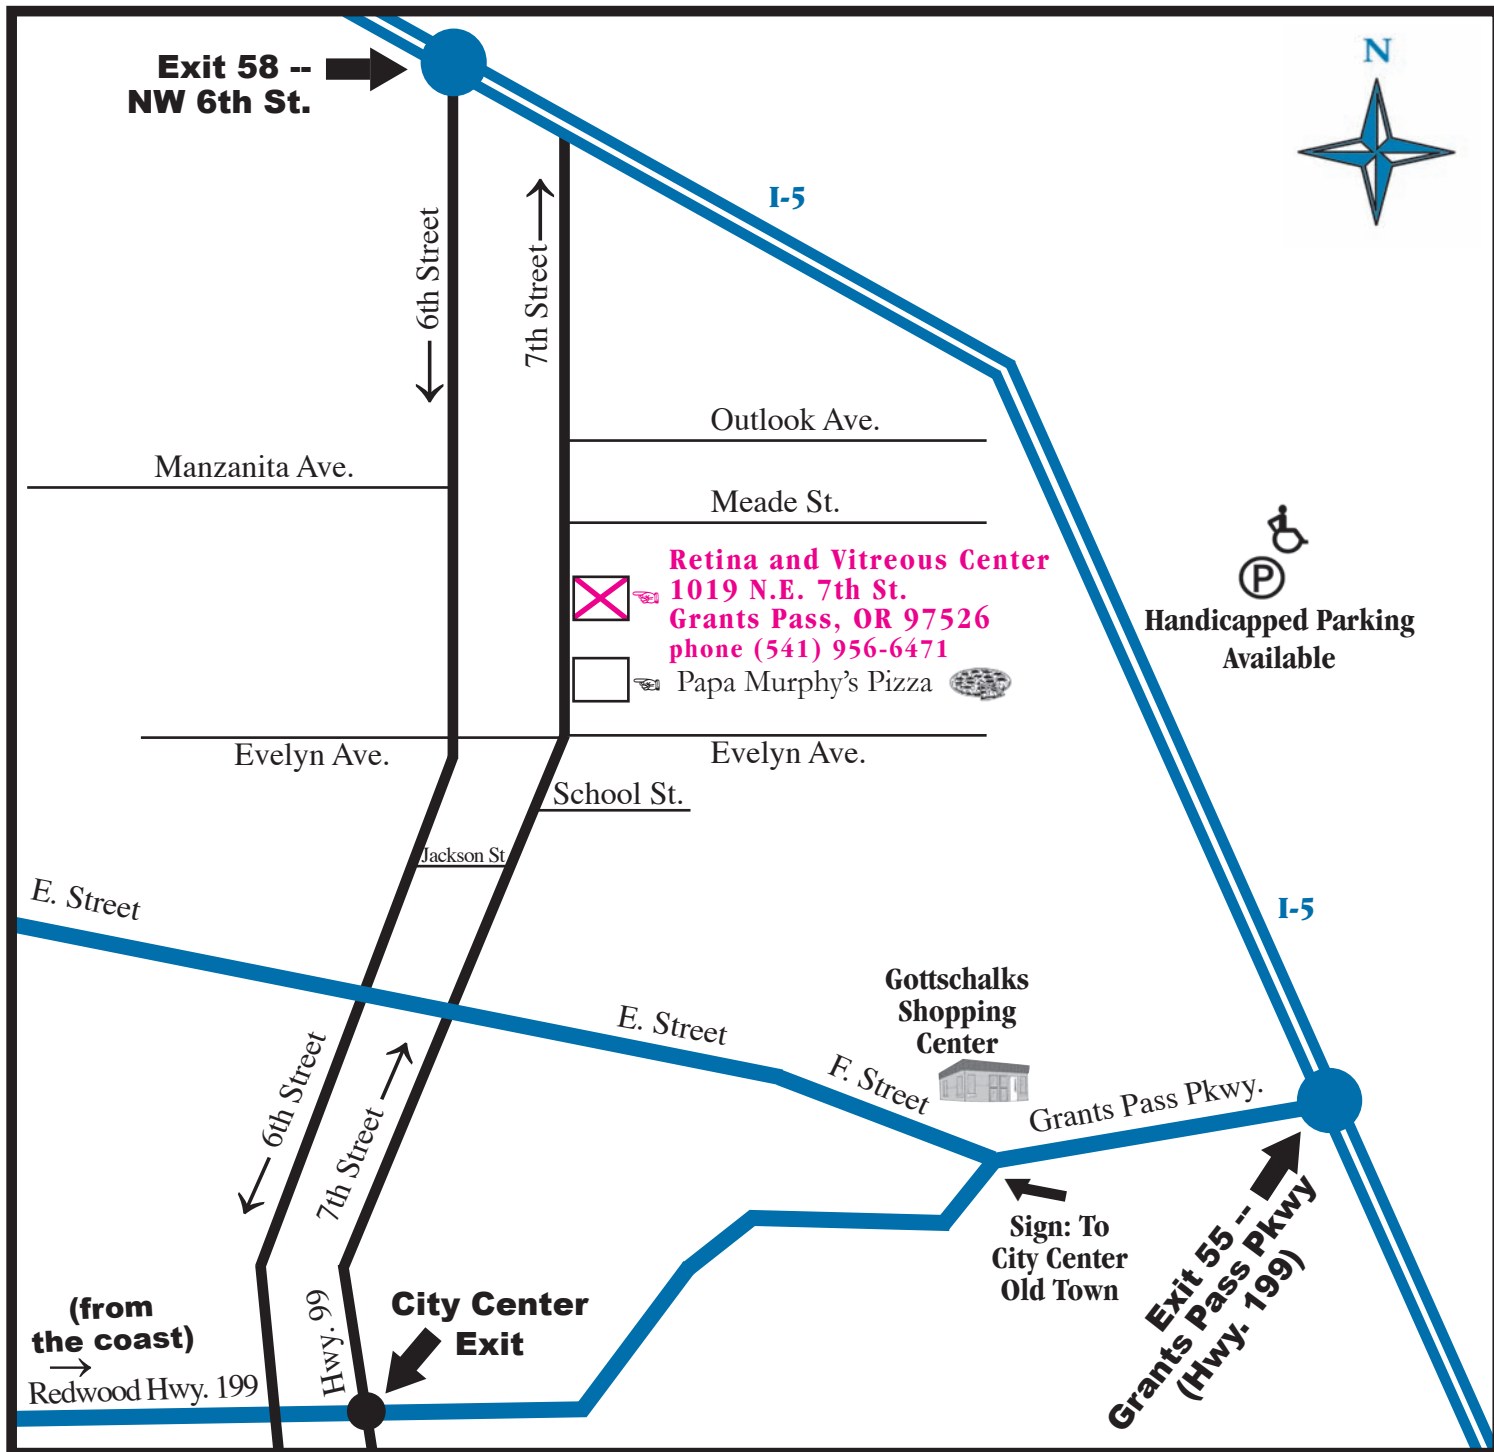

MAP AND DIRECTIONS TO GRANTS PASS OFFICE

Directions:

From I-5 Freeway, south exit take the Grants Pass Pkwy (Hwy. 199) exit. Continue on Grants Pass Pkwy. Turn right on NE F St. near Gottschalks shopping center (Sign says: To City Center Old Town), after which it becomes NE E Street. Turn right on NE 7th St. at the car dealership. Proceed approx. 7 blocks to the Retina and Vitreous Center on the right next to Papa Murphy's Pizza.

From I-5 Freeway, north exit take the NW 6th St. exit. Continue on NW 6th St. Turn left on NE Evelyn Ave. Turn left on NE 7th St. and immediately get into the right lane. The Retina and Vitreous Center is on the right next to Papa Murphy's Pizza.

From the coast, on the Redwood Hwy. 199 heading east, take the City Center Exit. Continue on Hwy. 99 and it becomes 7th Street. Proceed on 7th Street for approx. 1 1/2 miles. The Retina and Vitreous Center is on the right next to Papa Murphy's Pizza.

Parking is available in the building parking lot.